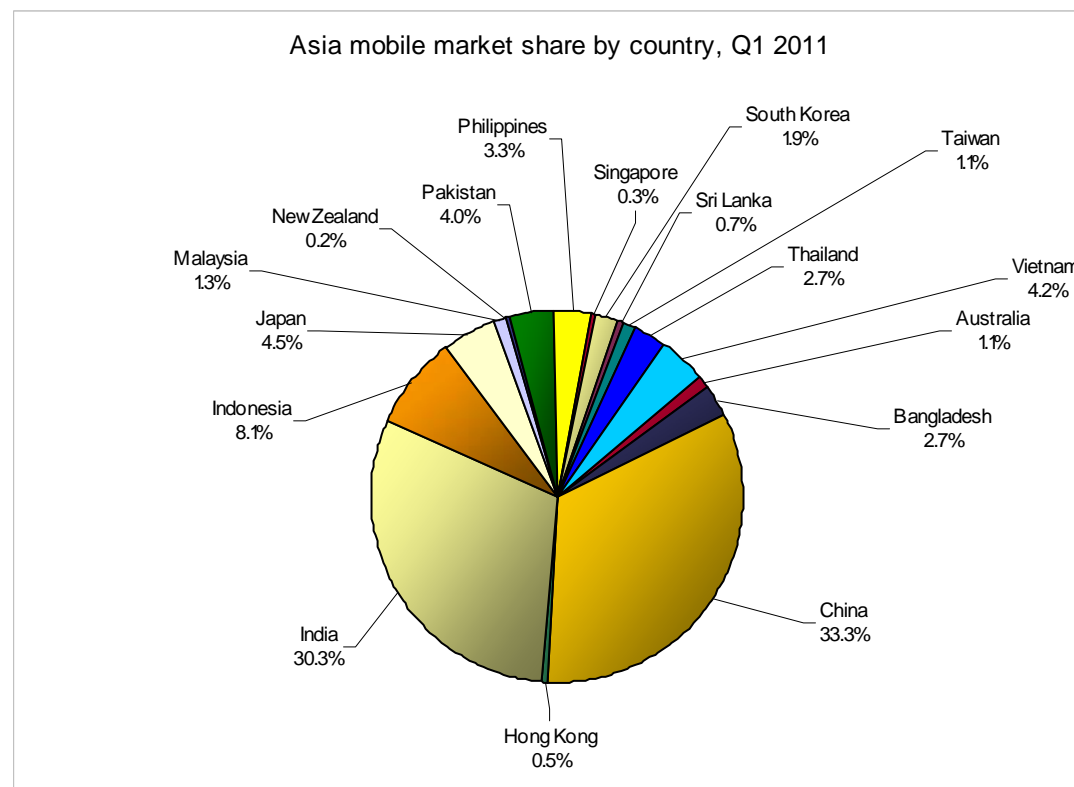

Asia mobile subscribers by country 1Q 2011

[More info >>](#)

	Subscribers ('000)
Australia	28,527
Bangladesh	72,963
China	890,270
Hong Kong	13,794
India	811,590
Indonesia	216,087
Japan	119,540
Malaysia	34,456
New Zealand	4,693
Pakistan	106,400
Philippines	88,064
Singapore	7,385
South Korea	51,365
Sri Lanka	18,036
Taiwan	28,130
Thailand	72,688
Vietnam	112,300
TOTAL	2,676,288

Data in red is estimated

[More details in our Asia Statistics and Forecast report >>](#)

Contact us:

paradis@hottelecoms.com

+1 514 270 1636